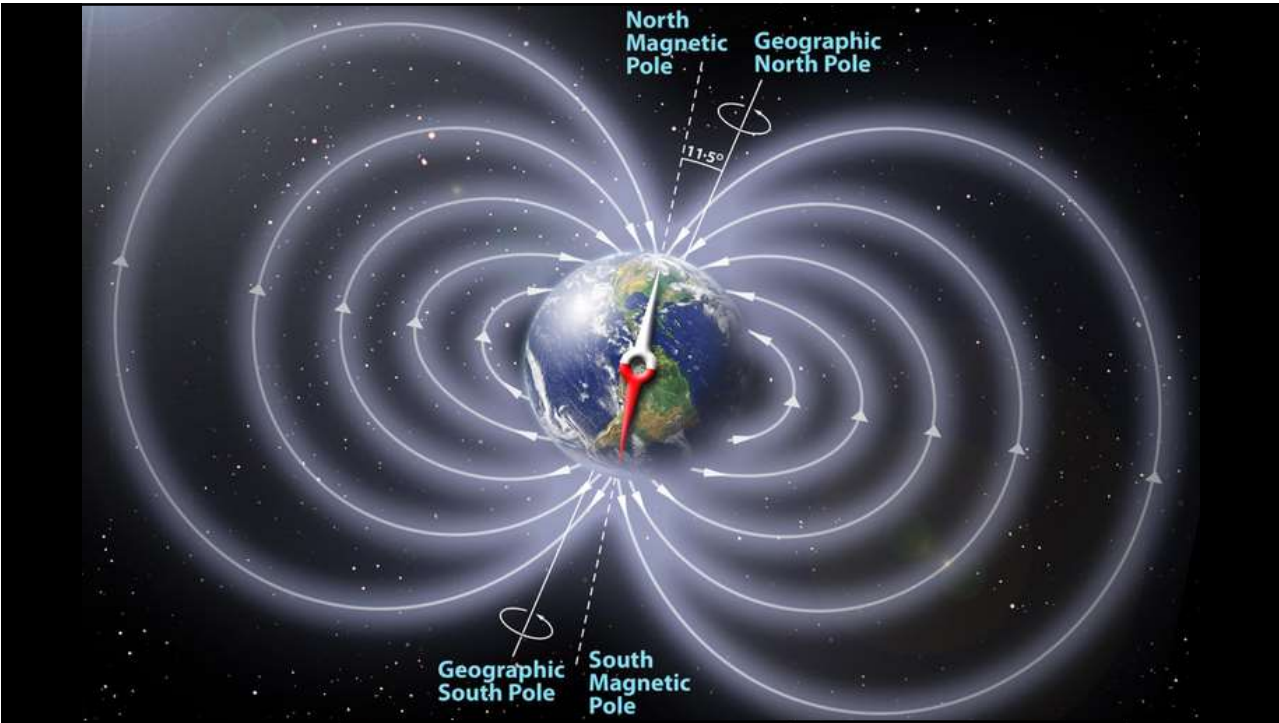

12
Joint Heirs Sunday School Class
First Baptist Church of Lodi
Presented by John Teravskis
jteravskis@wgr-sw.com