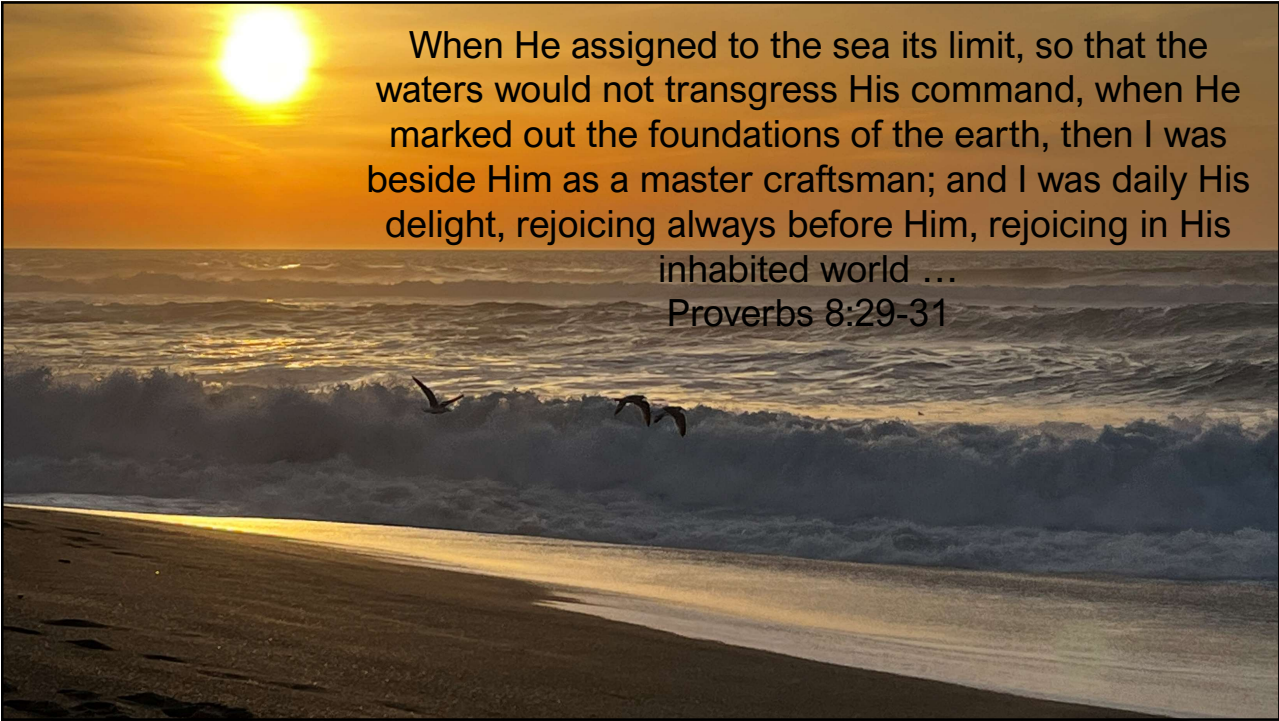

When He assigned to the sea its limit, so that the waters would not transgress His command, when He marked out the foundations of the earth, then I was beside Him as a master craftsman; and I was daily His delight, rejoicing always before Him, rejoicing in His inhabited world ...
Proverbs 8:29-31