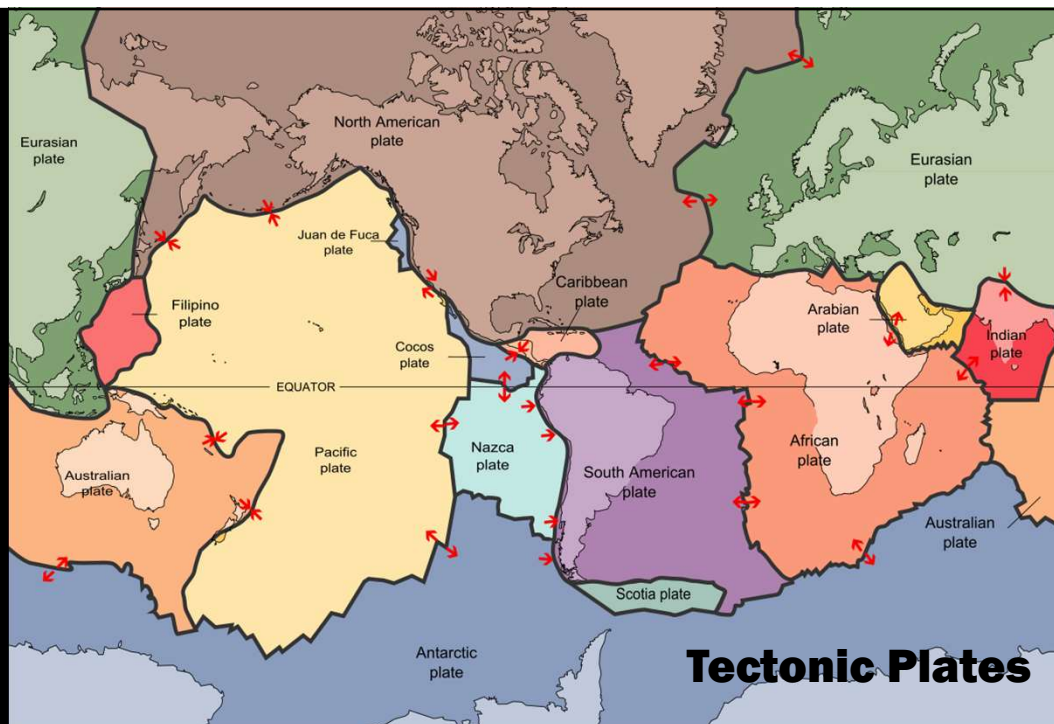

13

The Stage is Altered

Genesis 6 - 8

15

Genesis 7:11
 In the six hundredth year of Noah's life, in the second month, the seventeenth day of the month, on that day all the fountains of the great deep were broken up, and the windows of heaven were opened.

17

18

19

When He assigned to the sea its limit, so that the waters would not transgress His command, when He marked out the foundations of the earth, then I was beside Him as a master craftsman; and I was daily His delight, rejoicing always before Him, rejoicing in His inhabited world ...
 Proverbs 8:29-31