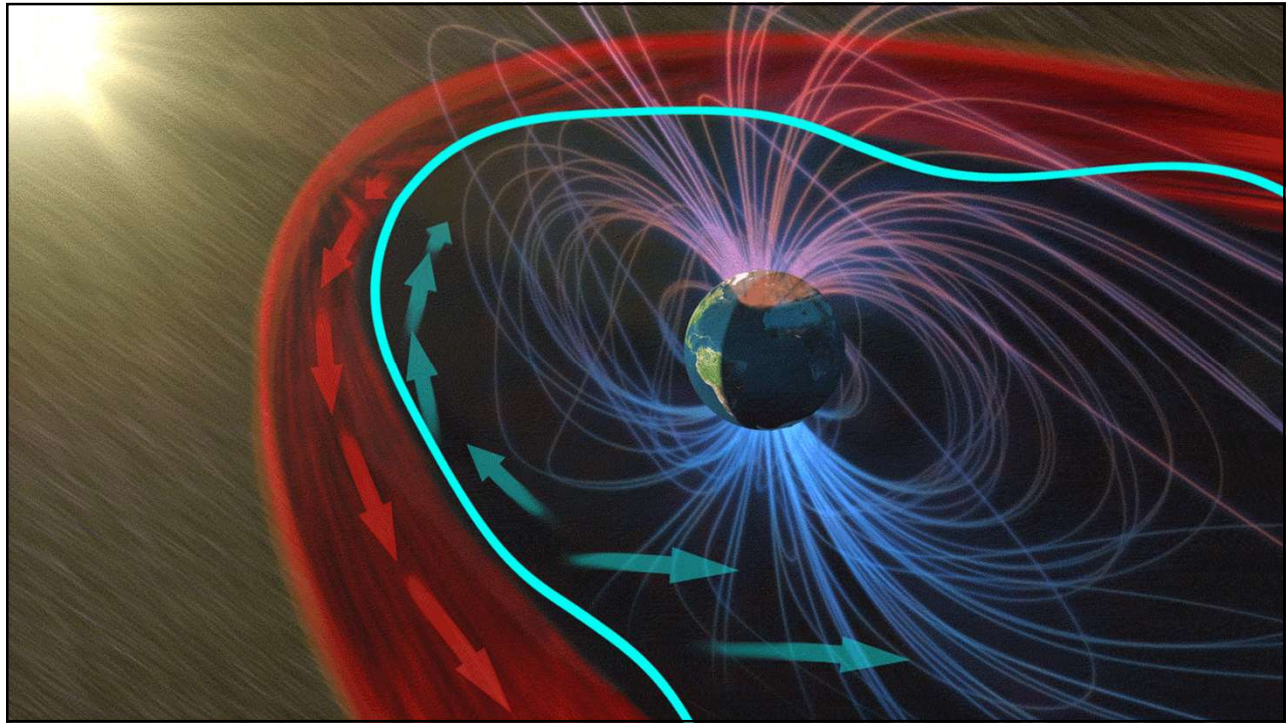

13

The Stage is Altered

Genesis 6 - 8

15

Genesis 7:11
 In the six hundredth year of Noah's life, in the second month, the seventeenth day of the month, on that day all the fountains of the great deep were broken up, and the windows of heaven were opened.